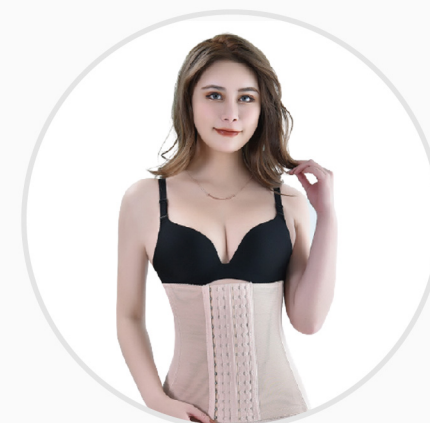

COLOR: Customized Colors

CLOTHING MATERIAL: Polyester / nylon

FEATURE:

Two support springs inside to stabilize the back better than the ordinary model

X-Type Back Brace

MODEL: C001

SIZE: Adjustable

COLOR: Black

FEATURE:

Correcting and preventing hunchback, straighten lumbar spine.

Corset Belt

MODEL: SF001

SIZE: S M L XL XXL

COLOR: Black Skin

FEATURE:

High elastic material, straight curve, underwear adjustment design.