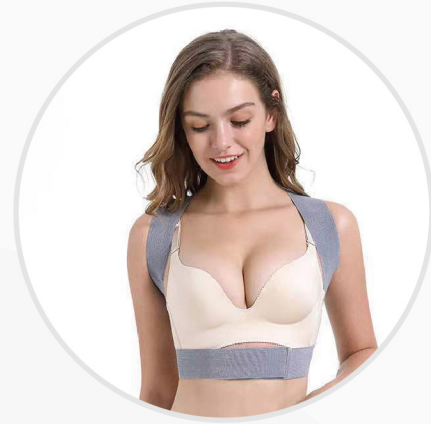

Catalog

Back Brace

MODEL: A001

SIZE: Customized Sizes

COLOR: ☒ Grey ☐ Customizable

FEATURE:

Correcting and preventing hunchback, straighten lumbar spine